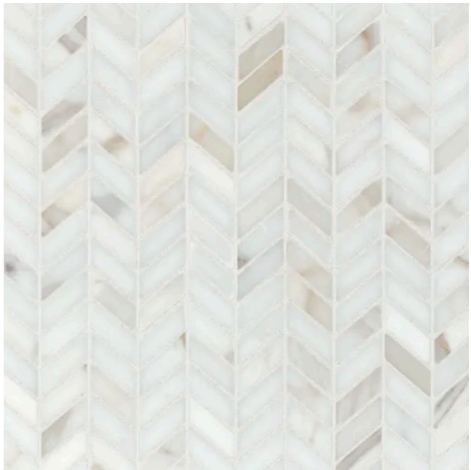

DOLOMITE MARBLE COUNTERTOP,
SHOWER WALLS & FLOOR

STATUARY MARBLE BORDER ON
FLOOR AND SHOWER WALLS

PAINTED CABINETRY

BATH 1 & 2

PURE WHITE QUARTZ COUNTERTOP

CERAMIC SHOWER WALL TILE

CABINET STYLE

PAINTED CABINETRY